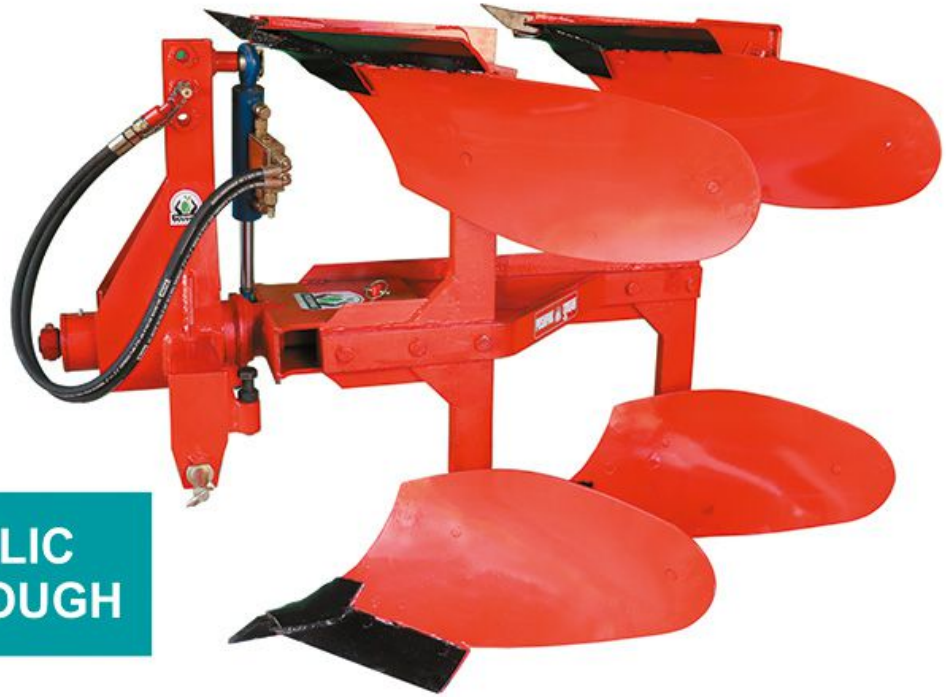

The First Choice Of Knowledgeable FARMERS!

DELUX HYDRAULIC
REVERSIBLE PLOUGH

DELUX MECHANICAL
REVERSIBLE PLOUGH

The First Choice Of Knowledgeable FARMERS!

Heavy Duty Head Stock

Mould Board

Regular Head Stock

Technical Specifications *

DELUX Hydraulic Reversible Plough

Model	Working Width	Working Depth	Weight	Power	
	cm	cm	Kg (Approx)	HP	Kw
DHP 2 - 45	30	30	385	45 - 50	33 - 37
DHP 2 - 35	27	30	365	35 - 40	26 - 29
DHP 2 - 25	22	22	238	25 - 30	18 - 22

DELUX Mechanical Reversible Plough

DMP 2 - 45	30	30	385	45 - 50	33 - 37
DMP 2 - 35	27	30	365	35 - 40	26 - 29
DMP 2 - 25	22	22	238	25 - 30	18 - 22

* Technical Specifications are subject to change without prior notice